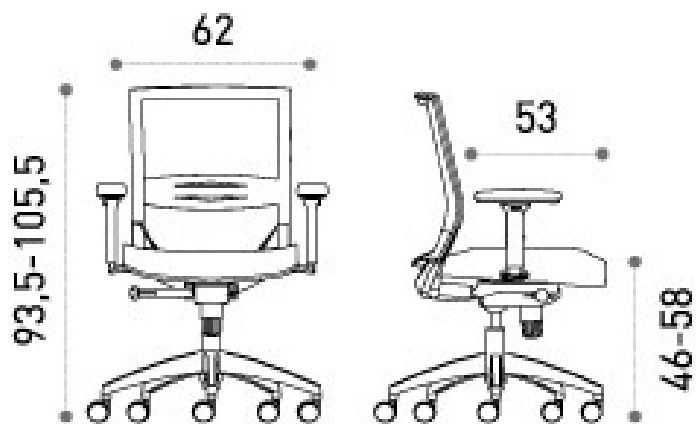

cadeira operativa

CO003 Modelo ORPHEUS