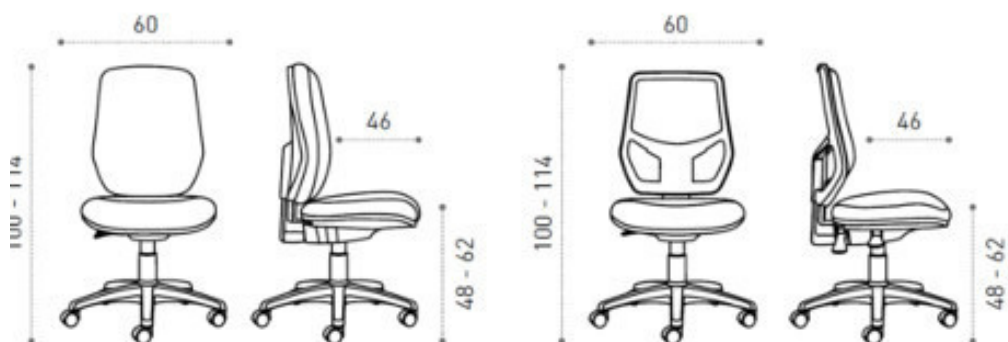

cadeira operativa

CO001 Modelo 3550